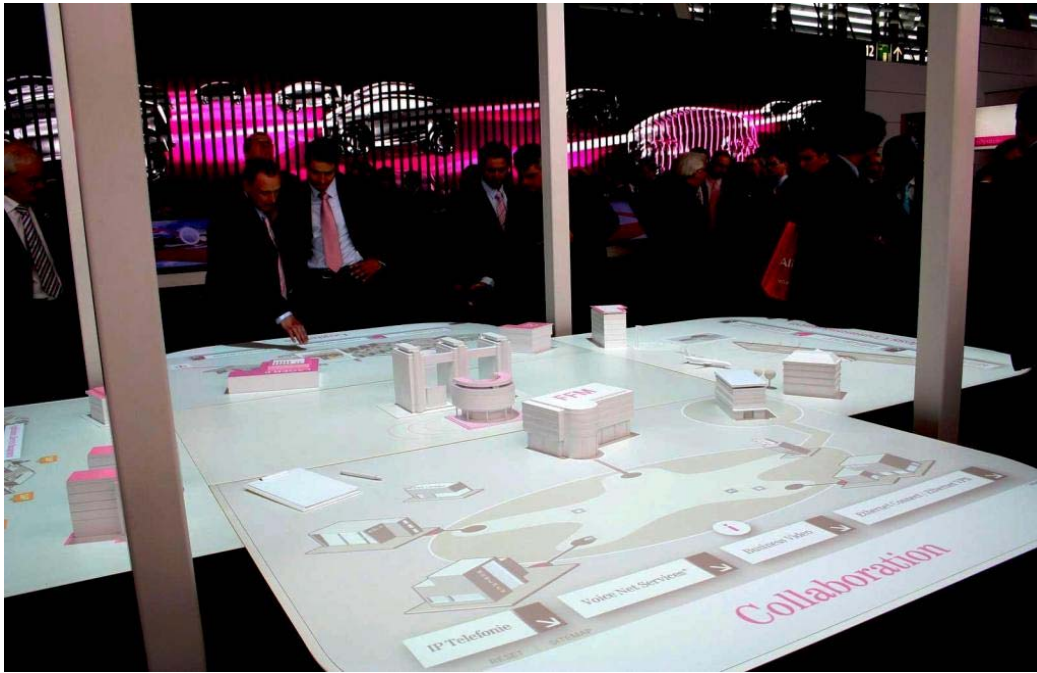

ViP Interactive foil in action

From this clear touch foil...

To this 100-inch touch screen experience

And this...

Through wood laminate, touch table using four 67-inch ViP Interactive foils

To these through-window touch experiences with the ViP interactive foil attached directly to the window...

40 Inch LCD touch solution

Through-window rear projection touch solution

Touch made easy