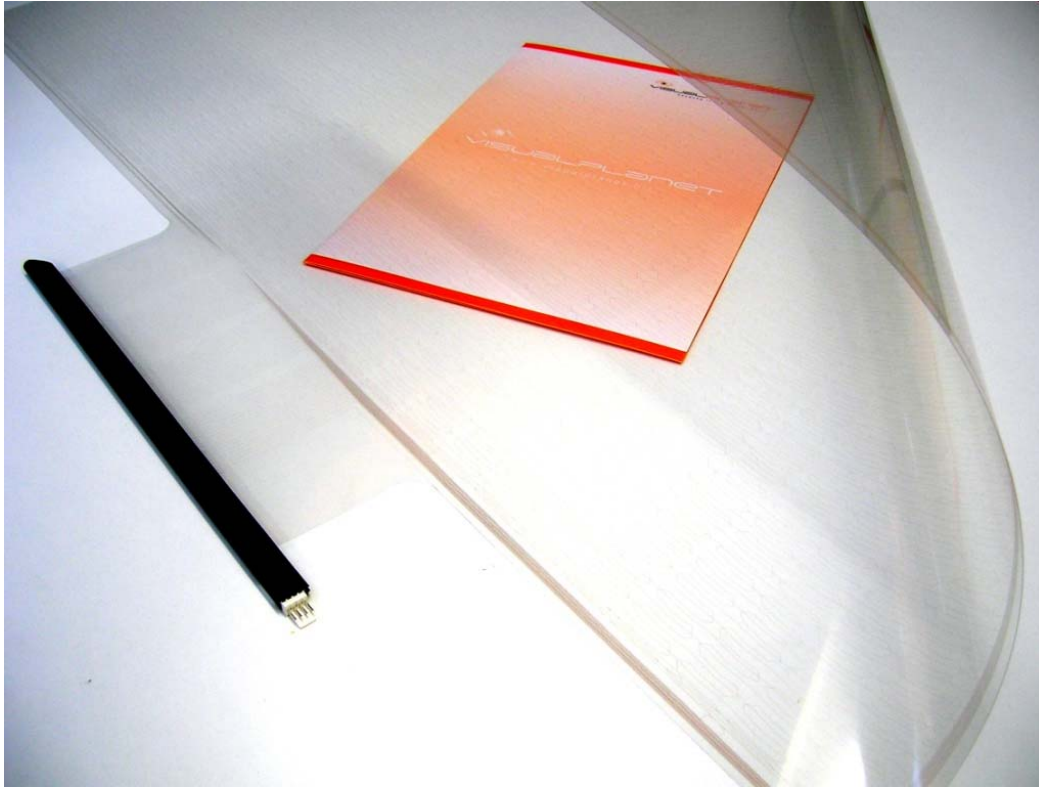

ViP Interactive foil in action

From this clear touch foil...

To this 100-inch touch screen experience

And this...

Through wood laminate, touch table using four 67-inch ViP Interactive foils

To these through-window touch experiences with the ViP interactive foil attached directly to the window...

40 Inch LCD touch solution

Through-window rear projection touch solution

Touch made easy